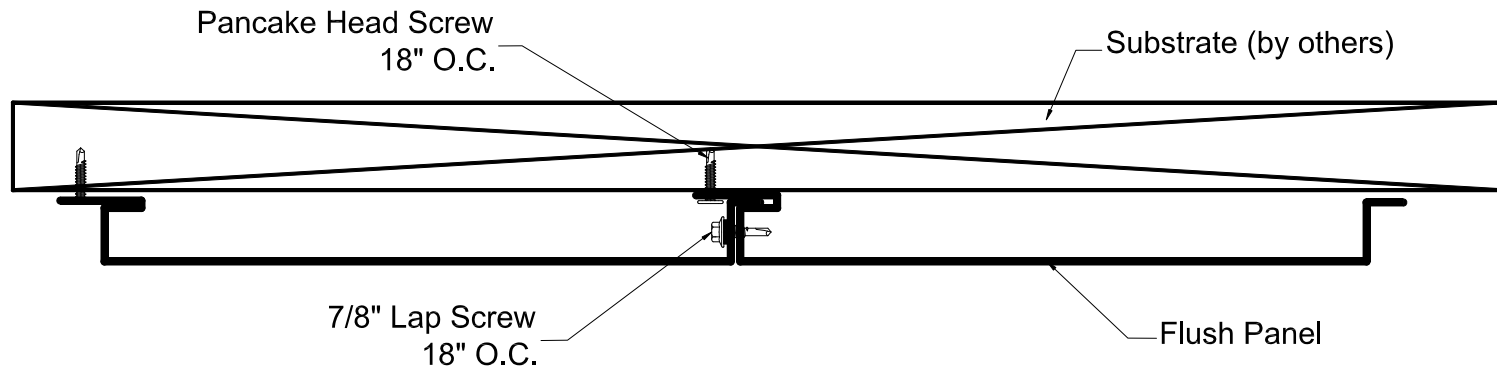

### Flush Panel Fastening Detail

**Austin – Headquarters / Sales Office**  
830 Sagebrush Dr Austin, Texas 78758  
(512) 452-1515 (800) 428-7412  
Fax (512) 833-7499

www.ctmrs.com  
email: info@ctmrs.com