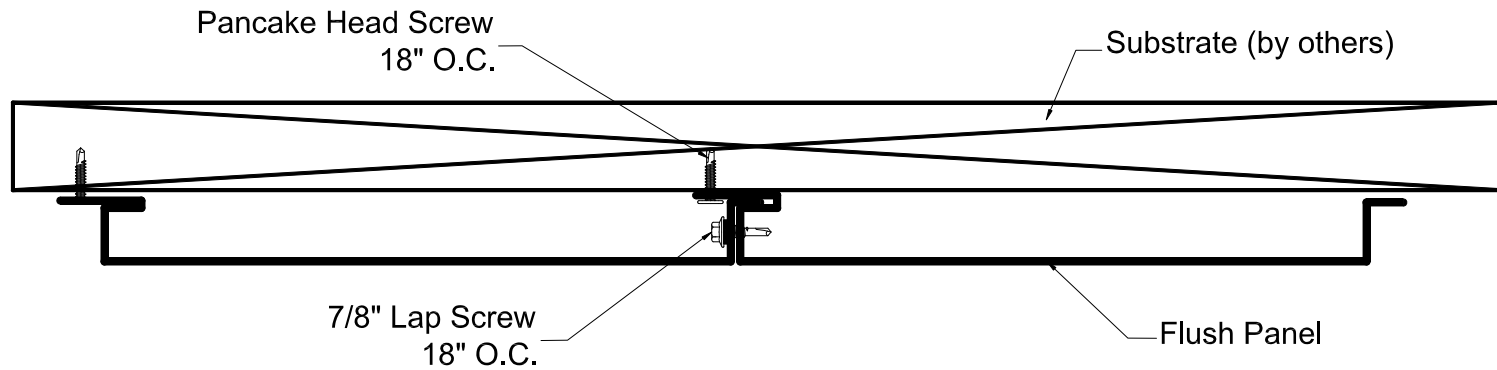

### Flush Panel Fastening Detail

**Austin – Headquarters / Sales Office**  
830 Sagebrush Dr Austin, Texas 78758  
(512) 452-1515 (800) 428-7412  
Fax (512) 833-7499

www.ctmrs.com  
email: info@ctmrs.com